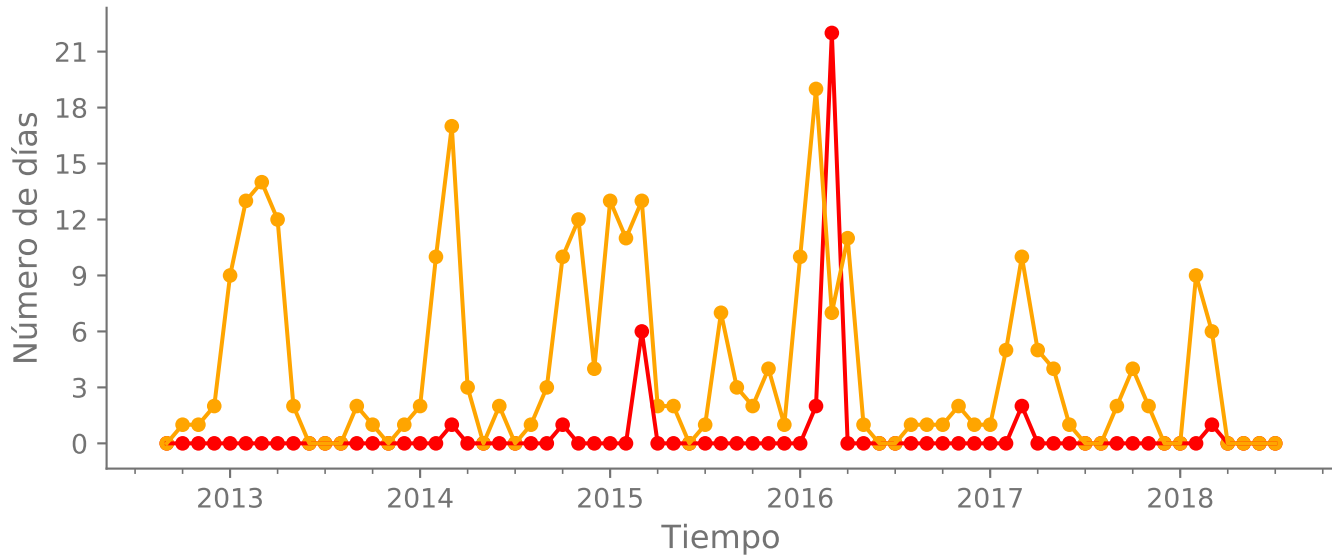

PM2.5: MED-UNNV

— Rojo ICA — Naranja ICA