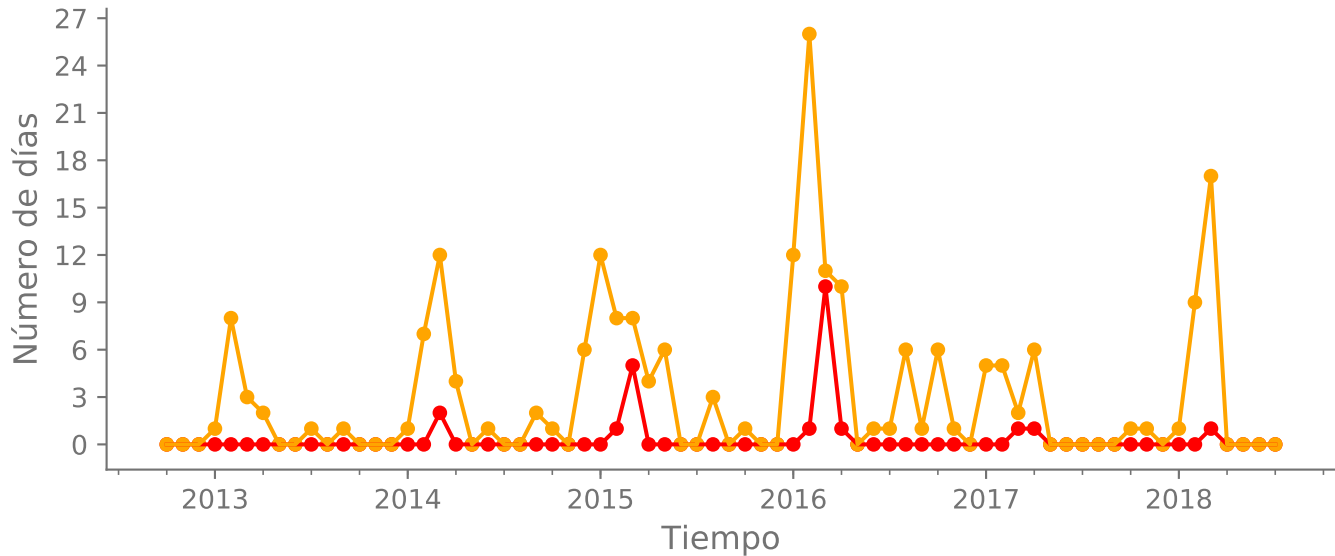

PM2.5: CAL-LASA

— Rojo ICA — Naranja ICA