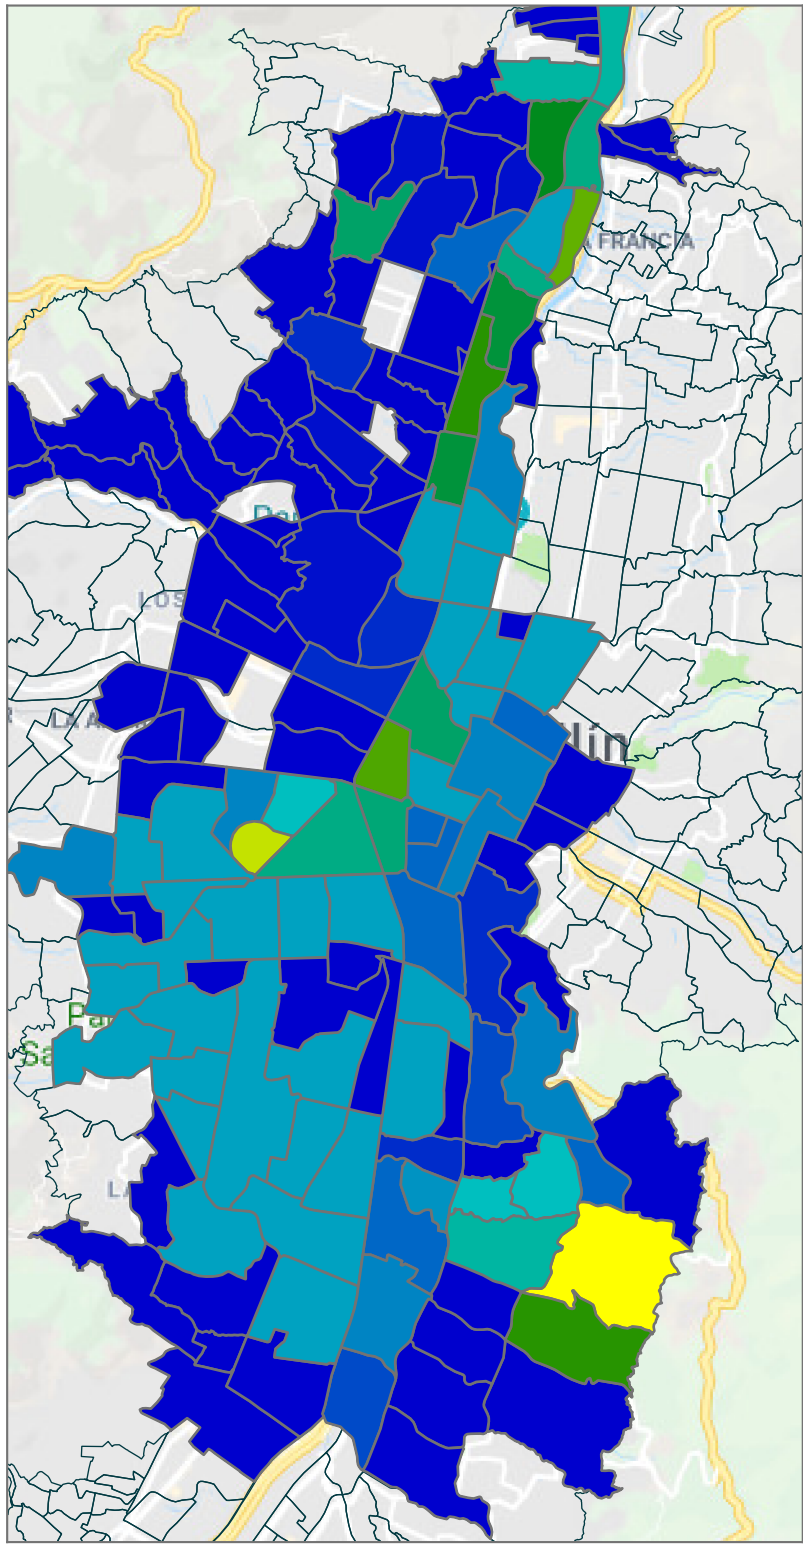

6.31°N

6.25°N

6.19°N

75.61°W

75.57°W

75.54°W

6.31°N

6.25°N

6.19°N

75.61°W

75.57°W

75.54°W

6.31°N

6.25°N

6.19°N

75.61°W

75.61°W

75.57°W

75.54°W

Cantidad de datos

55

50

45

40

35

30

25

20

6.31°N

6.25°N

6.19°N

75.61°W