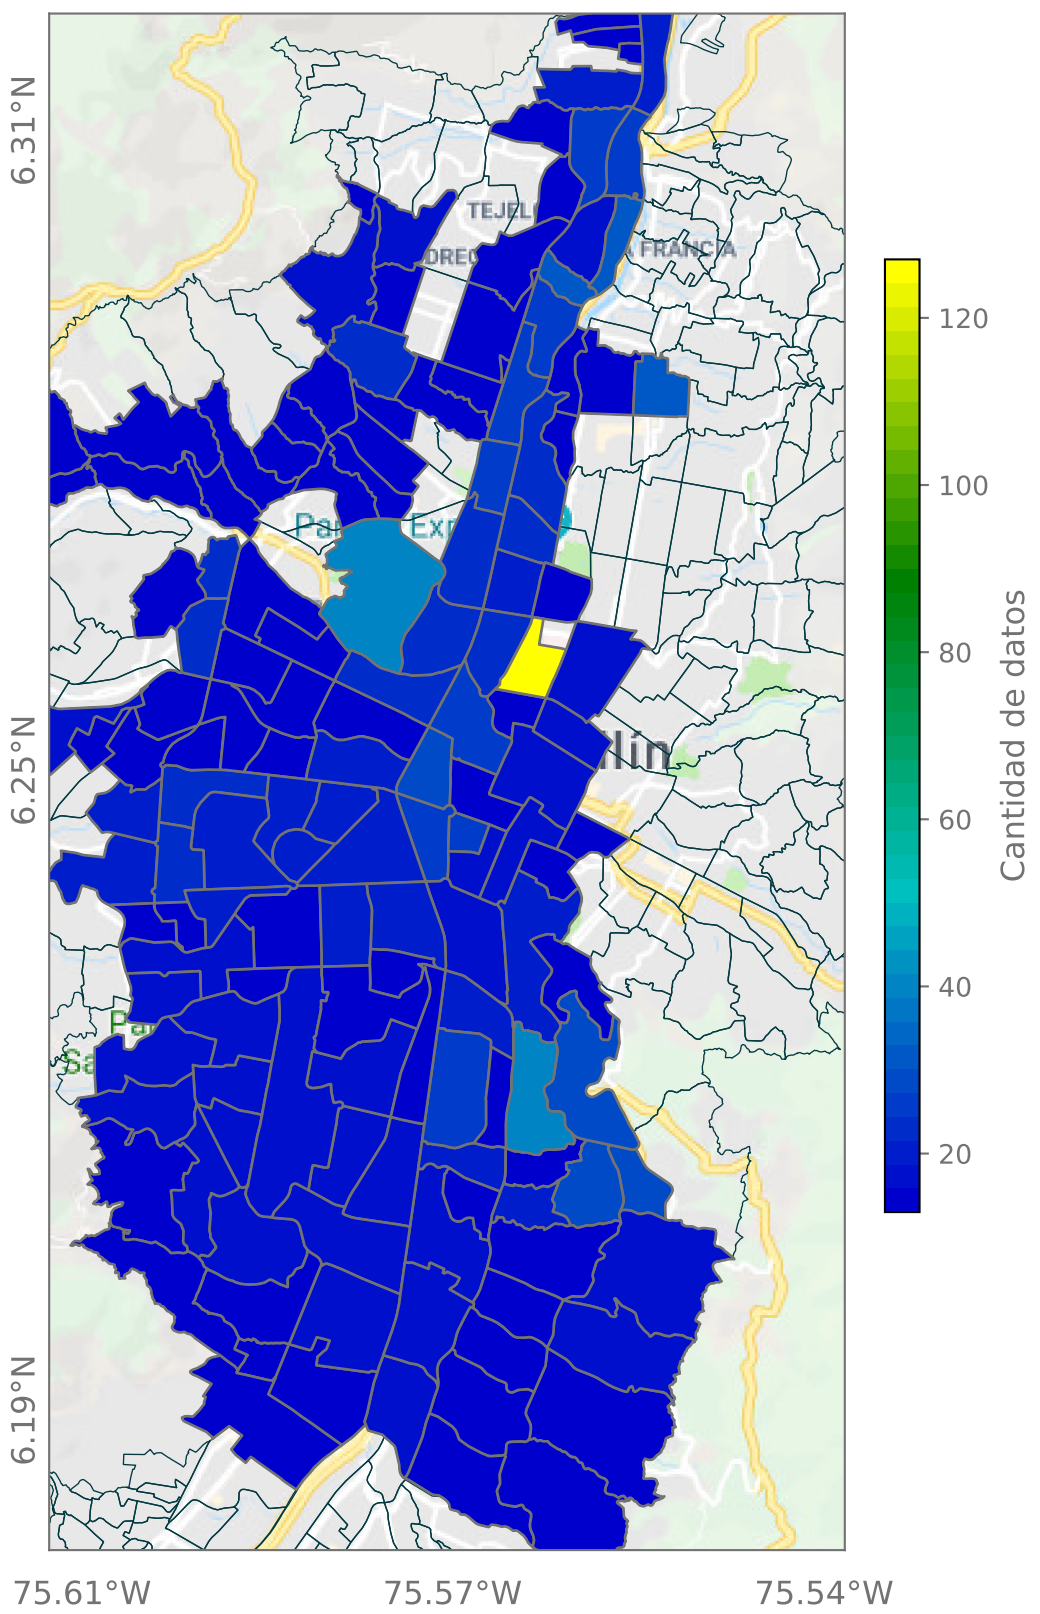

6.31°N

6.25°N

6.19°N

75.61°W

75.57°W

75.54°W

6.31°N

6.25°N

6.19°N

75.61°W

75.57°W

75.54°W

6.31°N

6.25°N

6.19°N

75.61°W

75.61°W

75.57°W

75.54°W

Cantidad de datos

55

50

45

40

35

30

25

20

6.31°N

6.25°N

6.19°N

75.61°W