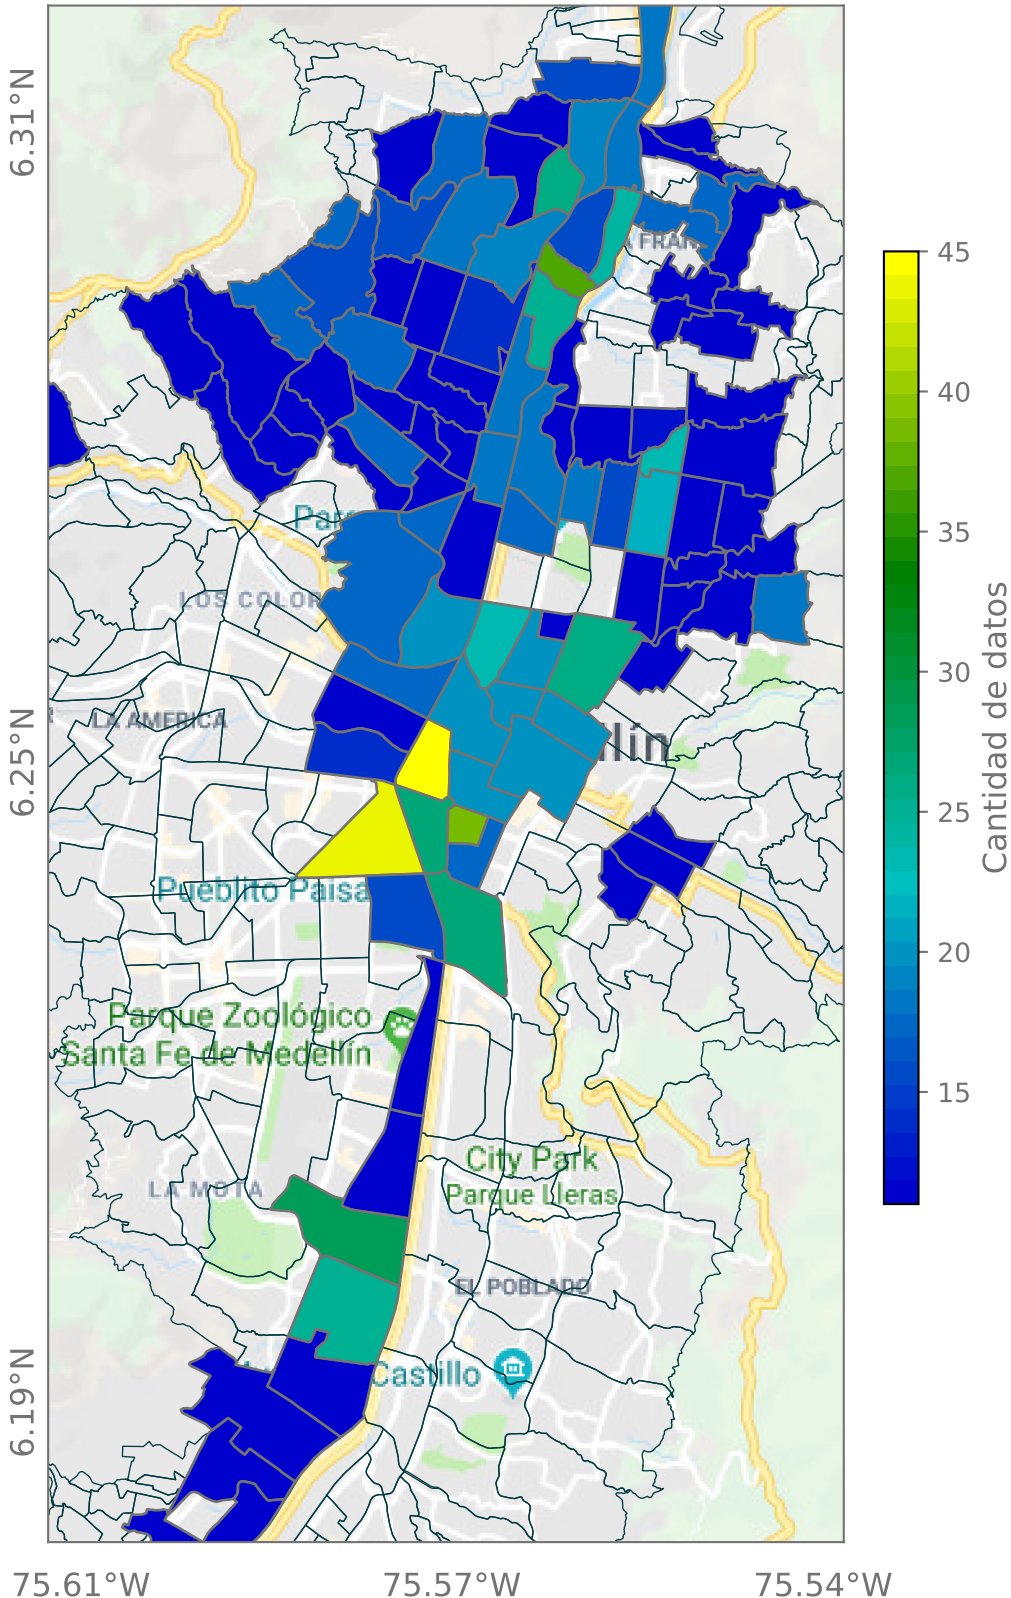

6.31°N

6.25°N

6.19°N

75.61°W

75.57°W

75.54°W

6.31°N

6.25°N

6.19°N

75.61°W

75.57°W

75.54°W

6.31°N

6.25°N

6.19°N

75.61°W

75.61°W

75.57°W

75.54°W

Cantidad de datos

55

50

45

40

35

30

25

20

6.31°N

6.25°N

6.19°N

75.61°W