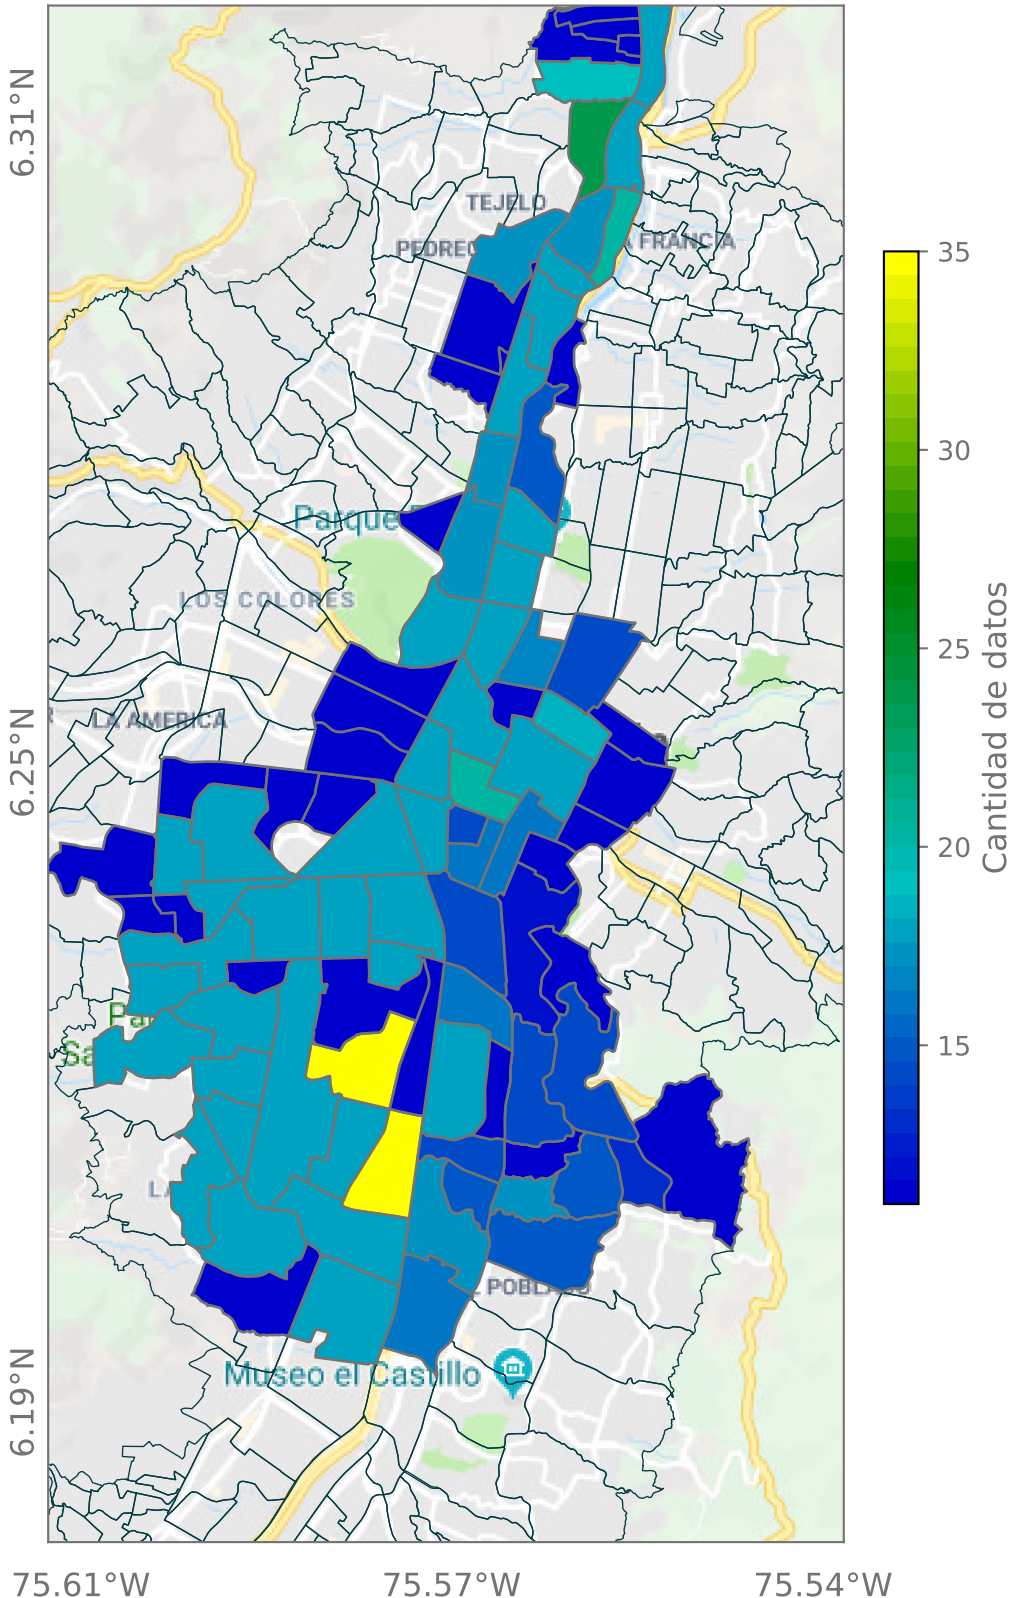

6.31°N

6.25°N

6.19°N

75.61°W

75.57°W

75.54°W

6.31°N

6.25°N

6.19°N

75.61°W

75.57°W

75.54°W

6.31°N

6.25°N

6.19°N

75.61°W

75.61°W

75.57°W

75.54°W

Cantidad de datos

55

50

45

40

35

30

25

20

6.31°N

6.25°N

6.19°N

75.61°W